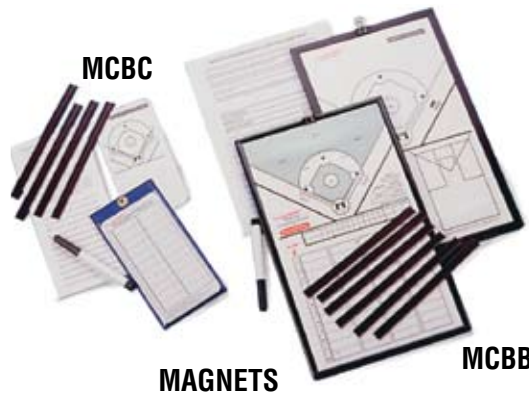

E. Coacher™ Magnetic Line-Up Boards

F.