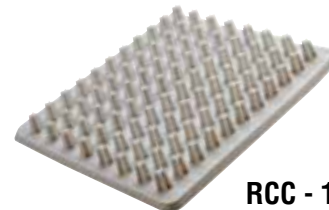

LCC - 23" x 24"

C. Power Sled Trainer PST

F. Adjustable Hurdle Set AHS

NEW

E. Step Hurdles SH6 SH12

G. Parachute Resistance Trainer PRT

RCC - 12" x 11"

A. Adjustable Agility Ladder.

AAL - 30' length ladder with 21 adjustable flat rungs. The user can increase or decrease the distance between 2 rungs for different types of drills. Locking clips at end to join 2 or more ladders. **Includes carrying bag.**

C. Power Sled Trainer.

PST - For power this is the one! Comes with adjustable resistance harness (fits small to XXL). Sled constructed of heavy galvanized steel. Will fit standard or olympic plates - weights not included. UPS. 38 lbs.