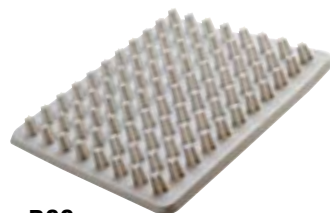

A. Adjustable Hurdle Ladder

AHL

B. Adjustable Agility Ladder

AAL

C. Economy Agility Ladder

AAL27

D.

Step Hurdle

SH6
SH12

E.

Steel Plyo Boxes

BOXES

F.

Cleat Cleaners

LCC

12" x 11"

RCC

TCC

Travel cleat cleaner

A. Adjustable Hurdle Ladder.

AHL - 6 spring loaded hurdles are easily adjustable in both distance apart and heights of 6" to 12". Total length of 16'. Ladders can be buckled together. Includes nylon carrying bag.

B. Adjustable Agility Ladder.

AAL - Two 15' ladders with 11 adjustable flat slats each. Two ladders can be combined with buckle to make a 30' ladder. Slats are slotted in center to slide on handy carry handle for easy storage. **Includes carrying bag.** 5 lbs. Pat. No. 224,090.