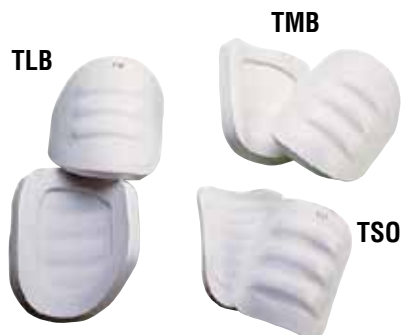

A. Vinyl-Dipped Knee Pads

D. Hand Pads

F. Elbow Pads

I. Shoulder Cushion

B. Vinyl-Dipped Thigh Pads

E. Forearm Pads

G. Combo Pads

J. Hand Warmers

C. Vinyl-Dipped Neck Rolls

H. Knee/Elbow Pads

2 Colors:
HWMB - Black
HWMW - White

A. Knee Pads. Vinyl Dipped.

KLA - Large adult size. 8" x 6" x 3/8" thick. Air cushioned for added protection & comfort.
KMA - Adult size. 6 3/4" x 5 1/2" x 3/8" thick. Air cushioned for added protection & comfort.
KSO - Youth size. 6" x 4 1/2" x 3/8" thick. Formed to fit knee.

B. Universal Thigh Pads. Vinyl Dipped.

TLB - Large Adult Size. 9" x 6 1/2" x 3/8" thick. Reinforced with bumper edge.
TMB - Adult size. 8 1/2" x 6" x 3/8" thick. Reinforced with bumper edge.
TSO - Youth size. 7 1/4" x 5 1/2" x 3/8" thick.

C. Neck Rolls. Vinyl Dipped.

NR20 - 2" thick - round.
NF15 - 1-1/2" thick - flat contour.
NF20 - 2" thick - flat contour.

Hand, Arm & Elbow Pads.

D. HP4 - Adult Hand Pads.

Nylon covered. Sold in pairs. Black.
HP3 - As above in youth size. Black.