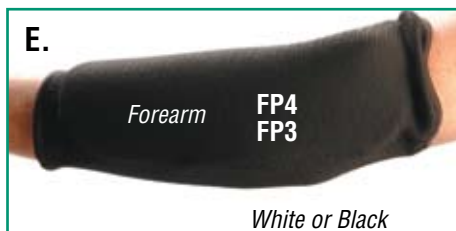

# Vinyl Dipped Pads, Arm Padding, Neck Rolls & Hand Warmers

Vinyl Dipped

Vinyl Dipped

NR15  
NR20  
NR30

White or Black

White or Black

White or Black

White or Black

## A. Knee Pads. Vinyl Dipped.

**KLA** - Large adult size. 8" x 6" x 3/8" thick. Air cushioned for added protection & comfort.  
**KMA** - Adult size. 6 3/4" x 5 1/2" x 3/8" thick. Air cushioned for added protection & comfort.  
**KSO** - Youth size. 6" x 4 1/2" x 3/8" thick. Formed to fit knee.