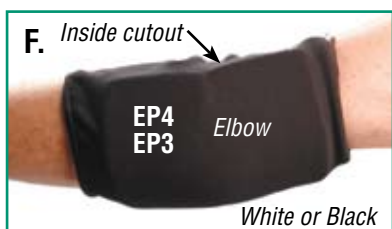

# Vinyl Dipped Pads, Arm Padding, Neck Rolls & Hand Warmers

Vinyl Dipped

Vinyl Dipped

NR15  
NR20  
NR30

White or Black

White or Black

White or Black

White or Black

## A. Knee Pads. Vinyl Dipped.

**KLA** - Large adult size. 8" x 6" x 3/8" thick. Air cushioned for added protection & comfort.  
**KMA** - Adult size. 6 3/4" x 5 1/2" x 3/8" thick. Air cushioned for added protection & comfort.  
**KSO** - Youth size. 6" x 4 1/2" x 3/8" thick. Formed to fit knee.