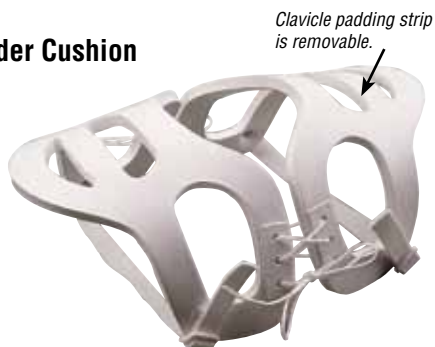

A. Vinyl-Dipped Knee Pads

D. Hand Pads

F. Elbow Pads

I. Shoulder Cushion

B. Vinyl-Dipped Thigh Pads

E. Forearm Pads

G. Combo Pads

J. Hand Warmers

C. Vinyl-Dipped Neck Rolls

H. Knee/Elbow Pads

2 Colors:
HWMB - Black
HWMW - White

A. Knee Pads. Vinyl Dipped.

KLA - Large adult size. 8" x 6" x 3/8" thick. Air cushioned for added protection & comfort.
KMA - Adult size. 6 3/4" x 5 1/2" x 3/8" thick. Air cushioned for added protection & comfort.
KSO - Youth size. 6" x 4 1/2" x 3/8" thick. Formed to fit knee.

B. Universal Thigh Pads. Vinyl Dipped.

TLB - Large Adult Size. 9" x 6 1/2" x 3/8" thick. Reinforced with bumper edge.
TMB - Adult size. 8 1/2" x 6" x 3/8" thick. Reinforced with bumper edge.
TSO - Youth size. 7 1/4" x 5 1/2" x 3/8" thick.

Shoulder Cushion. Vinyl-Dipped.

Shoulder Cushions are designed to fit under the shoulder pads. May be cut to remove padding over the clavicle area.

I. SCV - Adult size Universal model of 1/2" coated vinyl with underarm straps. Sized front and rear for superior fit and protection.