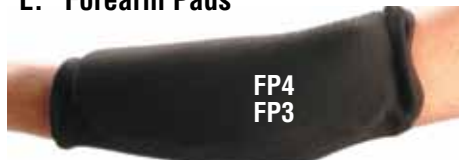

A. Vinyl-Dipped Knee Pads

D. Hand Pads

F. Elbow Pads

I. Shoulder Cushion

B. Vinyl-Dipped Thigh Pads

E. Forearm Pads

G. Combo Pads

J. Hand Warmers

C. Vinyl-Dipped Neck Rolls

H. Knee/Elbow Pads

2 Colors:
HWMB - Black
HWMW - White

A. Knee Pads. Vinyl Dipped.

KLA - Large adult size. 8" x 6" x 3/8" thick. Air cushioned for added protection & comfort.
KMA - Adult size. 6 3/4" x 5 1/2" x 3/8" thick. Air cushioned for added protection & comfort.
KSO - Youth size. 6" x 4 1/2" x 3/8" thick. Formed to fit knee.

B. Universal Thigh Pads. Vinyl Dipped.

TLB - Large Adult Size. 9" x 6 1/2" x 3/8" thick. Reinforced with bumper edge.
TMB - Adult size. 8 1/2" x 6" x 3/8" thick. Reinforced with bumper edge.
TSO - Youth size. 7 1/4" x 5 1/2" x 3/8" thick.

Shoulder Cushion. Vinyl-Dipped.

Shoulder Cushions are designed to fit under the shoulder pads. May be cut to remove padding over the clavicle area.

I. SCV - Adult size Universal model of 1/2" coated vinyl with underarm straps. Sized front and rear for superior fit and protection.