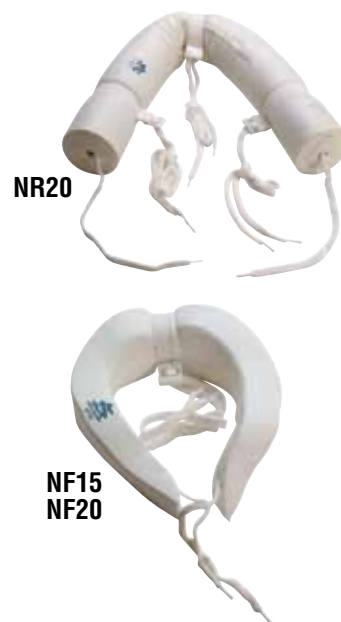

A. Vinyl-Dipped Knee Pads

D. Hand Pads

F. Elbow Pads

I. Shoulder Cushion

B. Vinyl-Dipped Thigh Pads

E. Forearm Pads

G. Combo Pads

J. Hand Warmers

C. Vinyl-Dipped Neck Rolls

H. Knee/Elbow Pads

2 Colors:
HWMB - Black
HWMW - White

A. Knee Pads. Vinyl Dipped.

KLA - Large adult size. 8" x 6" x 3/8" thick. Air cushioned for added protection & comfort.
KMA - Adult size. 6 3/4" x 5 1/2" x 3/8" thick. Air cushioned for added protection & comfort.
KSO - Youth size. 6" x 4 1/2" x 3/8" thick. Formed to fit knee.

B. Universal Thigh Pads. Vinyl Dipped.

TLB - Large Adult Size. 9" x 6 1/2" x 3/8" thick. Reinforced with bumper edge.
TMB - Adult size. 8 1/2" x 6" x 3/8" thick. Reinforced with bumper edge.
TSO - Youth size. 7 1/4" x 5 1/2" x 3/8" thick.

C. Neck Rolls. Vinyl Dipped.

NR20 - 2" thick - round.
NF15 - 1-1/2" thick - flat contour.
NF20 - 2" thick - flat contour.

Hand, Arm & Elbow Pads.

D. HP4 - Adult Hand Pads.

Nylon covered. Sold in pairs. Black.
HP3 - As above in youth size. Black.