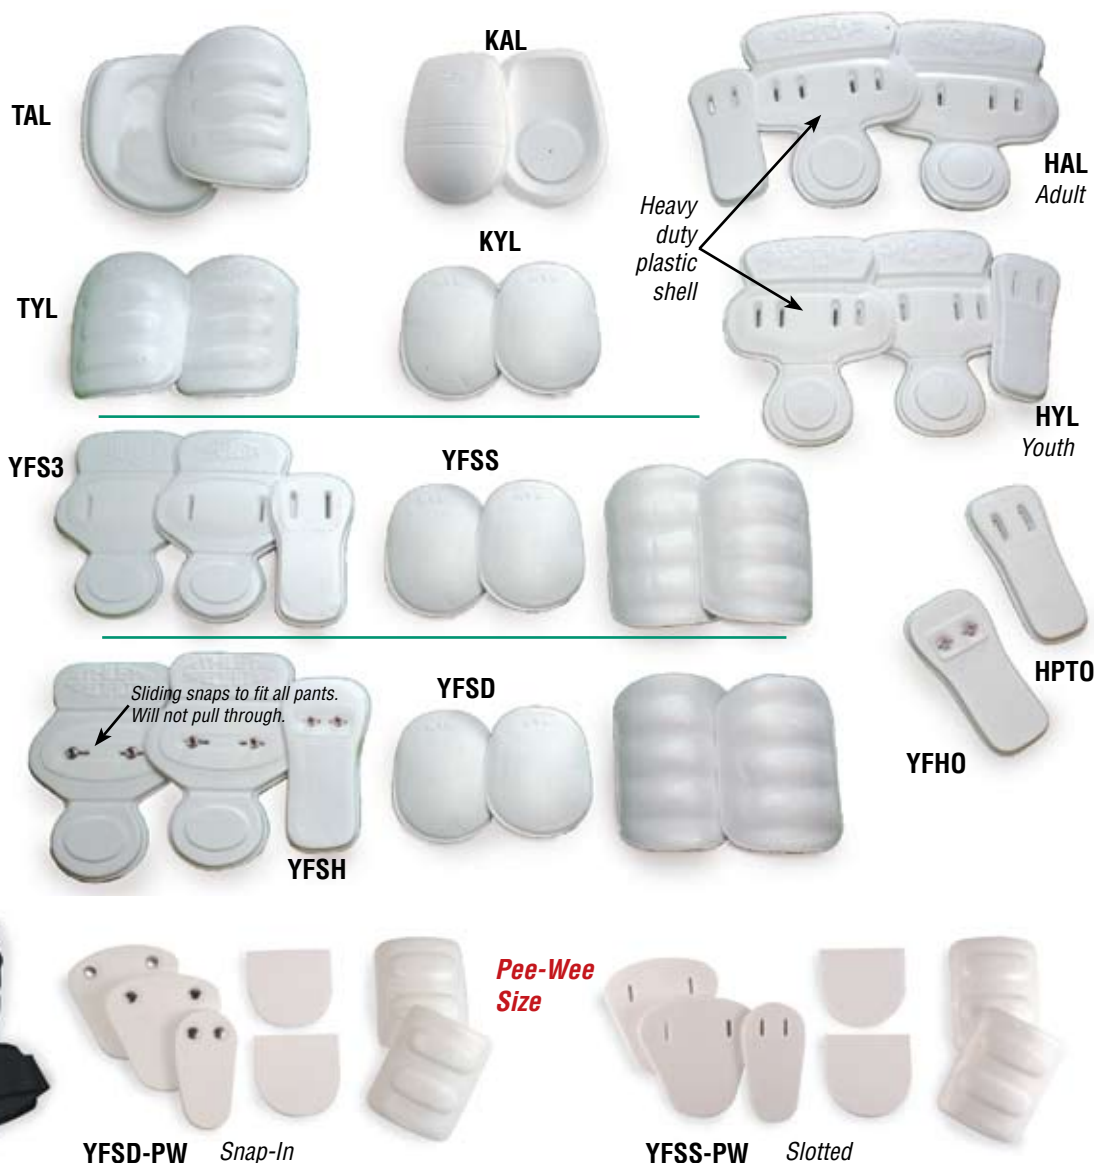

Football - Lightweight Foam Pads, Injury Vest & Girdles

A. All pads have optional retail packaging

B. 6 - Pocket Girdle with Sewn-in Pads & Cup

C. Padded Injury Vest

A. Lightweight Protective Pads.

TAL - Adult Thigh Pads with Plastic Insert.
Size: 9" x 6 1/2".

TAL-R - Retail packaged.

KAL - Adult Knee Pads. Air Cushioned for added protection & comfort. Size: 8" x 6".

KAL-R - Retail packaged.

HAL - Deluxe Adult 3-Piece Slotted Hip Pad set with heavy duty plastic shell for added protection & durability. Size: 11" x 9 1/2".

HAL-R - Retail packaged.

TYL - Youth Thigh Pads with Plastic Insert. Size: 7 1/2" x 6".

TYL-R - Retail packaged.

KYL - Youth Knee Pads. Size: 7" x 5".

KYL-R - Retail packaged.

HYL - Deluxe Youth 3-Piece Slotted Hip Pad Set with with heavy duty plastic shell for added protection & durability. Size: 10 3/4" x 8".

HYL-R - Retail packaged.

YFSD - Deluxe Youth 7-Piece Sliding Snap-in Pad Set. 2 knee pads, 2 thigh pads with plastic insert, and 3-piece reinforced sliding snap-in

hip pads. Adjustable sliding snaps assure an excellent fit on any pant.