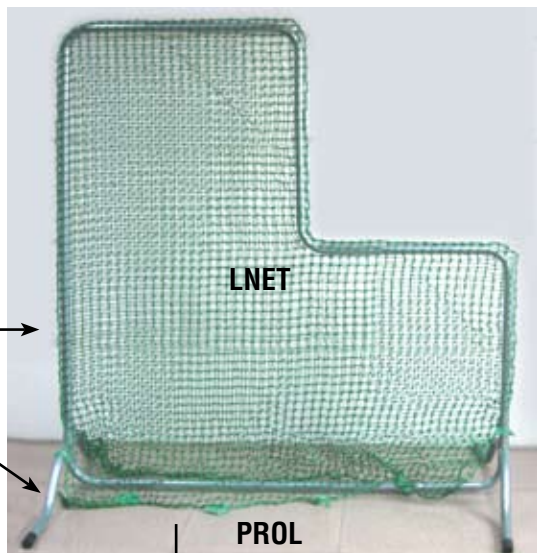

Protective Screens & Pitch Counters

A.

Pitcher's Protector & Net

"Pillow Case" style double netting

Strong Legs

B.

Pitcher's Protector Carry Bag

LBAG

C. Hand Tally Counter

HTC

D. Coach Dave's Pitch Counters

HTC3

HTC4

E.

FSG

Flip-up Sunglasses

F.

Baseball & Hockey Facemask Buckle

SSBH

A. PROL - Pitcher's L-Shaped Protective Frame and Net. Complete unit is a collapsible frame for easy transportation. This heavy duty 6-1/2' H x 6' W frame features bolt-together frame and legs. The 1-5/8" powder-coated steel tubing provides excellent strength and safety. Wrenches included. **Includes our # LNET - slip-on "Pillow Case" double thickness net. Net is Green color.**

LNET - Knotted L-Shaped Slip-on "Pillow Case" Net. Double-thick 240-lb. breaking strength. Twisted polyethylene, weather treated, Green color. Sold separated and fits other "L" shaped pitcher protectors that measures 6-1/2' H x 6' W.